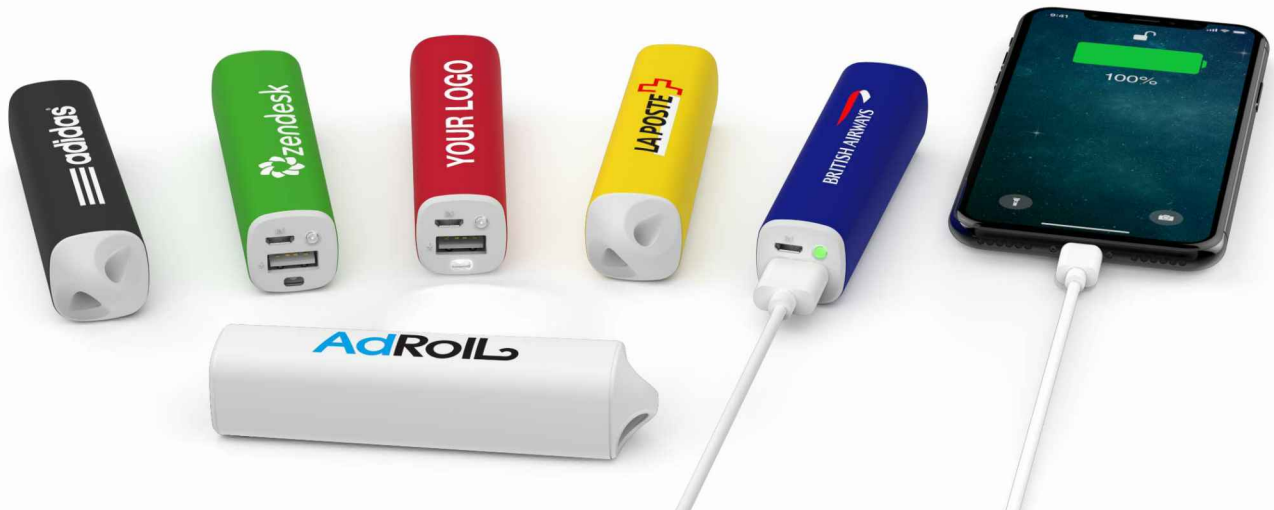

Core

Promote your organisation in vibrant colour with the Core Power Bank. The outer-shell has a rubberised texture and can have your logo or brand message Screen Printed on 2 sides. The outer-shell can also be Pantone® Colour Matched to ensure it's identical to your Brand Guidelines. The Core also features a handy LED torch.

Capacities	2200mAh, 2600mAh, 3000mAh, 3350mAh
Colours	
Lead Time	7 working days
Branding	
Branding Area	<p>Screen Printing</p> <p>Area Front: 80mm X 12mm Area Back: 80mm X 12mm</p>
Dimensions and Weight	<p>Length: 104mm (4.09 inches) Width: 25mm (0.98 inches) Height: 25mm (0.98 inches) Weight: 72 grams (2.54 ounces)</p>